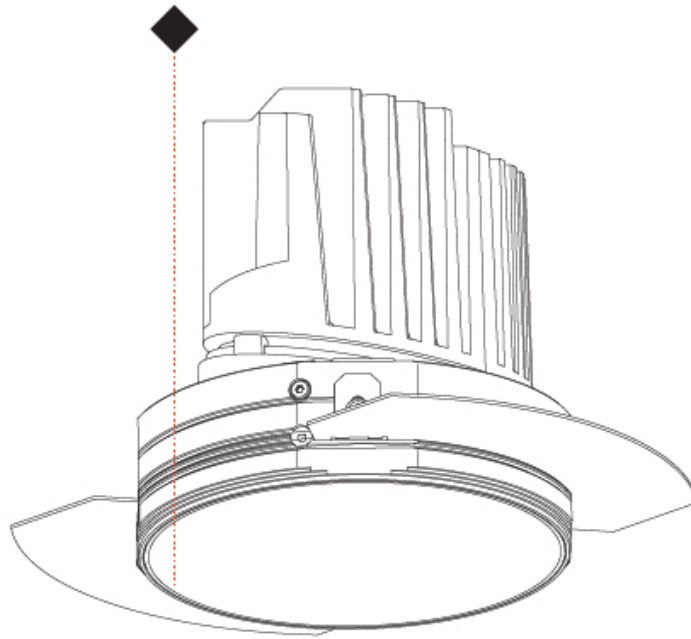

BIONIQ ROUND DEEP TRIMLESS

A35197-

PROJECT

TYPE

SPECIFIER

QUANTITY

DATE

A